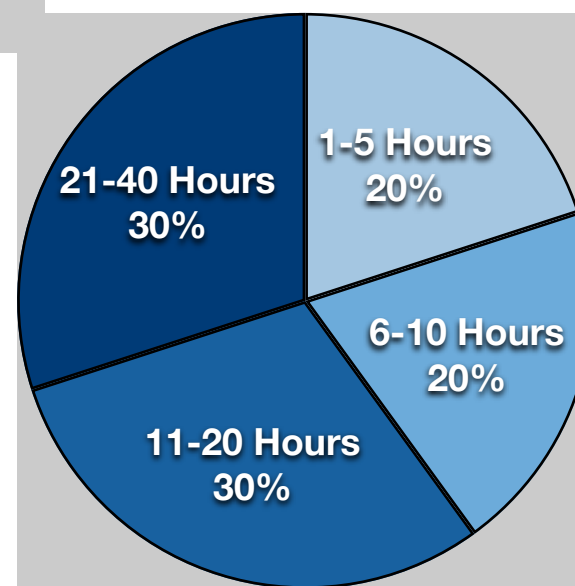

| Time spent online/week | 1-5 Hours | 6-10 Hours | 11-20 Hours | 21-40 Hours |
|------------------------|-----------|------------|-------------|-------------|
| 1-5 Hours | | 2 | 2 | 3 |
| 21-40 Hours | | | | 3 |
| 6-10 Hours | | | | |
| 21-40 Hours | | | | |
| 21-40 Hours | | | | |
| 11-20 Hours | | | | |
| 11-20 Hours | | | | |
| 6-10 Hours | | | | |
| 11-20 Hours | | | | |
| 1-5 Hours | | | | |