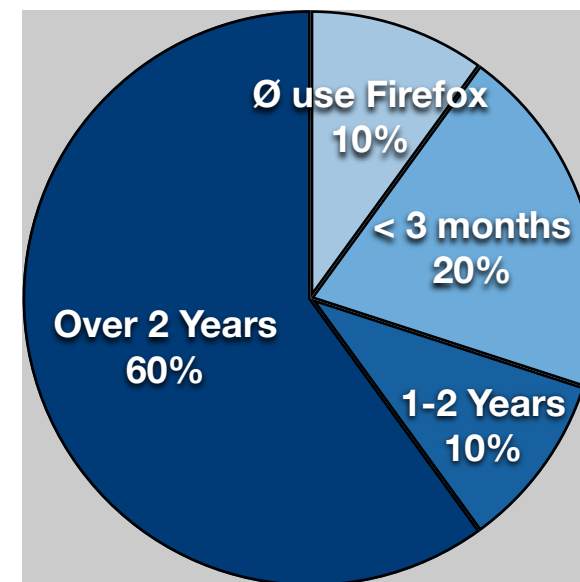

FF History	Ø use Firefox	< 3 months	3-12 Months	1-2 Years	Over 2 Years
Less than 3 Months		1	2	0	1
Less than 3 Months					6
Over 2 Years					
Over 2 Years					
Over 2 Years					
Over 2 Years					
Over 2 Years					
1-2 Years					
I do not use Firefox					
Over 2 Years