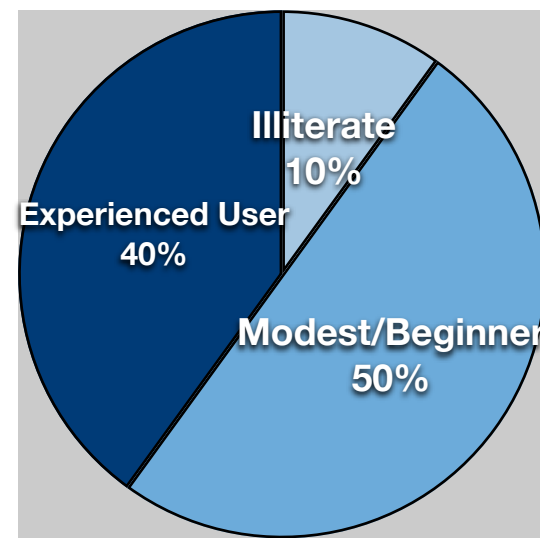

Tech Skills	Illiterate	Modest/Beginner	Experienced User
Modest/Beginner	1	5	4
Experienced User			
Modest/Beginner			
Modest/Beginner			
Illiterate			
Modest/Beginner			
Modest/Beginner			
Experienced User			
Experienced User			
Experienced User