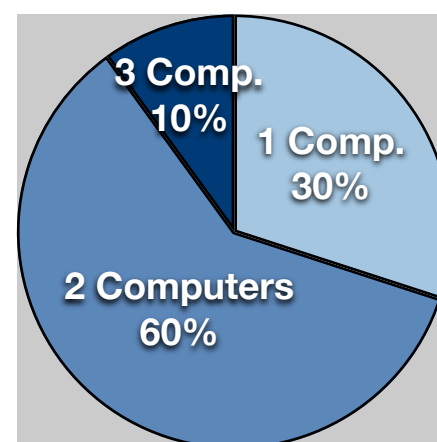

Number of Computers	1 Comp.	2 Computers	3 Comp.
2		3	6
1			1
1			
2			
2			
2			
2			
3			
1			
2