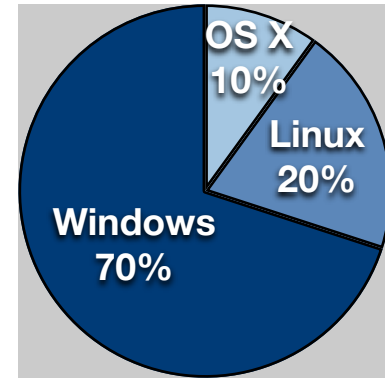

OS	OS X	Linux	Windows
Microsoft Windows		1	2
Microsoft Windows			7
Linux			
Apple OS X			
Microsoft Windows			
Microsoft Windows			
Microsoft Windows			
Microsoft Windows			
Microsoft Windows			
Linux