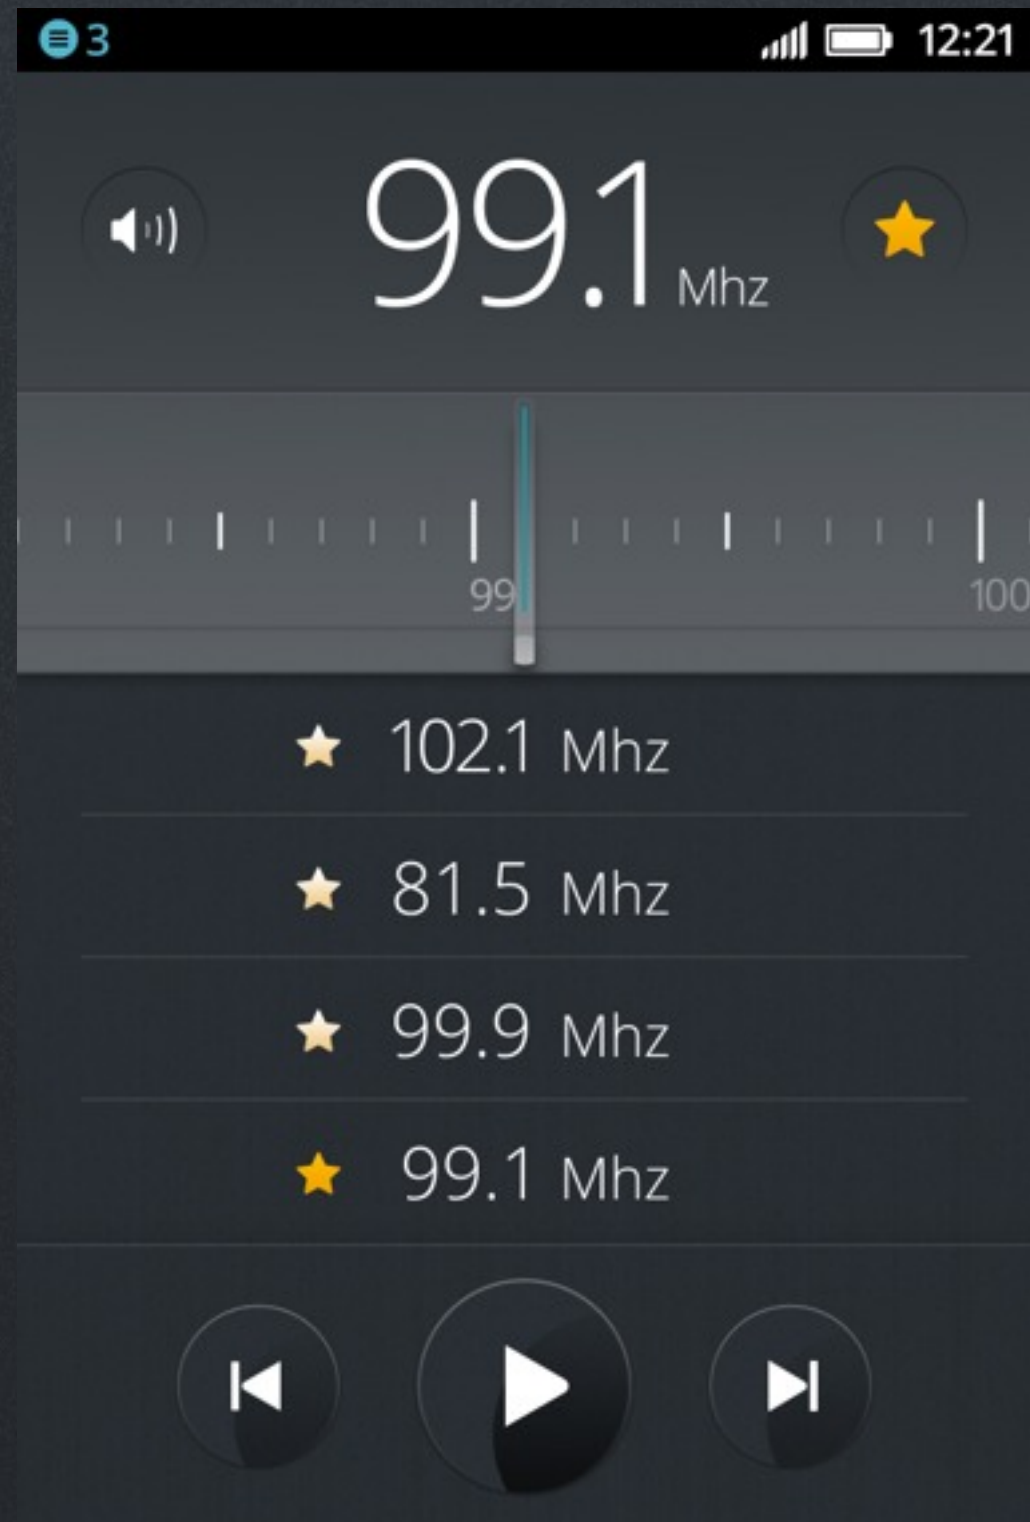

Music

Gallery

Videos

FOCUSED IMAGERY

HAND CRAFTED DESIGN

Radio

Clock

Calculator

CONTENT CATERED TO YOU

Homescreen

App. Grid

Lock Screen

ENGAGING DESIGN

Date Select

Firefox

Outgoing Call