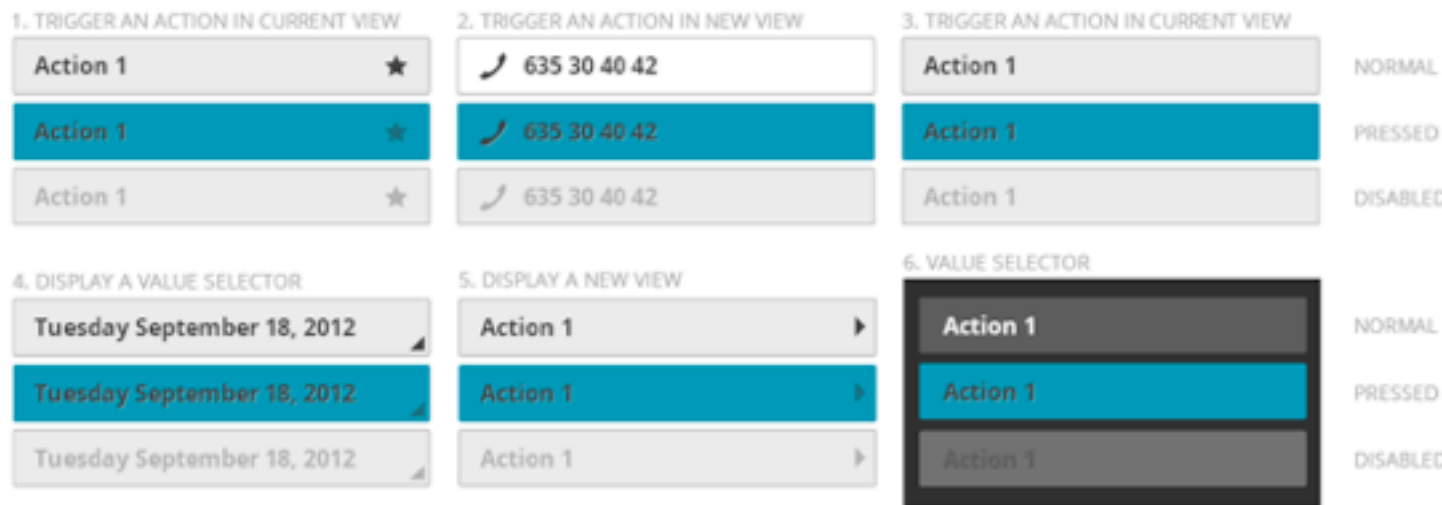

Forward (Message)

SMS

Search

Contact Detail

Today (Go To)

Month View

Week View

Day View

ACTION BUTTONS

LIST BUTTONS

SPECIAL BUTTONS

INPUT FIELD BUTTONS

NOISE OVERLAY

BACKGROUNDS + HEADERS

LISTS

TYPOGRAPHY