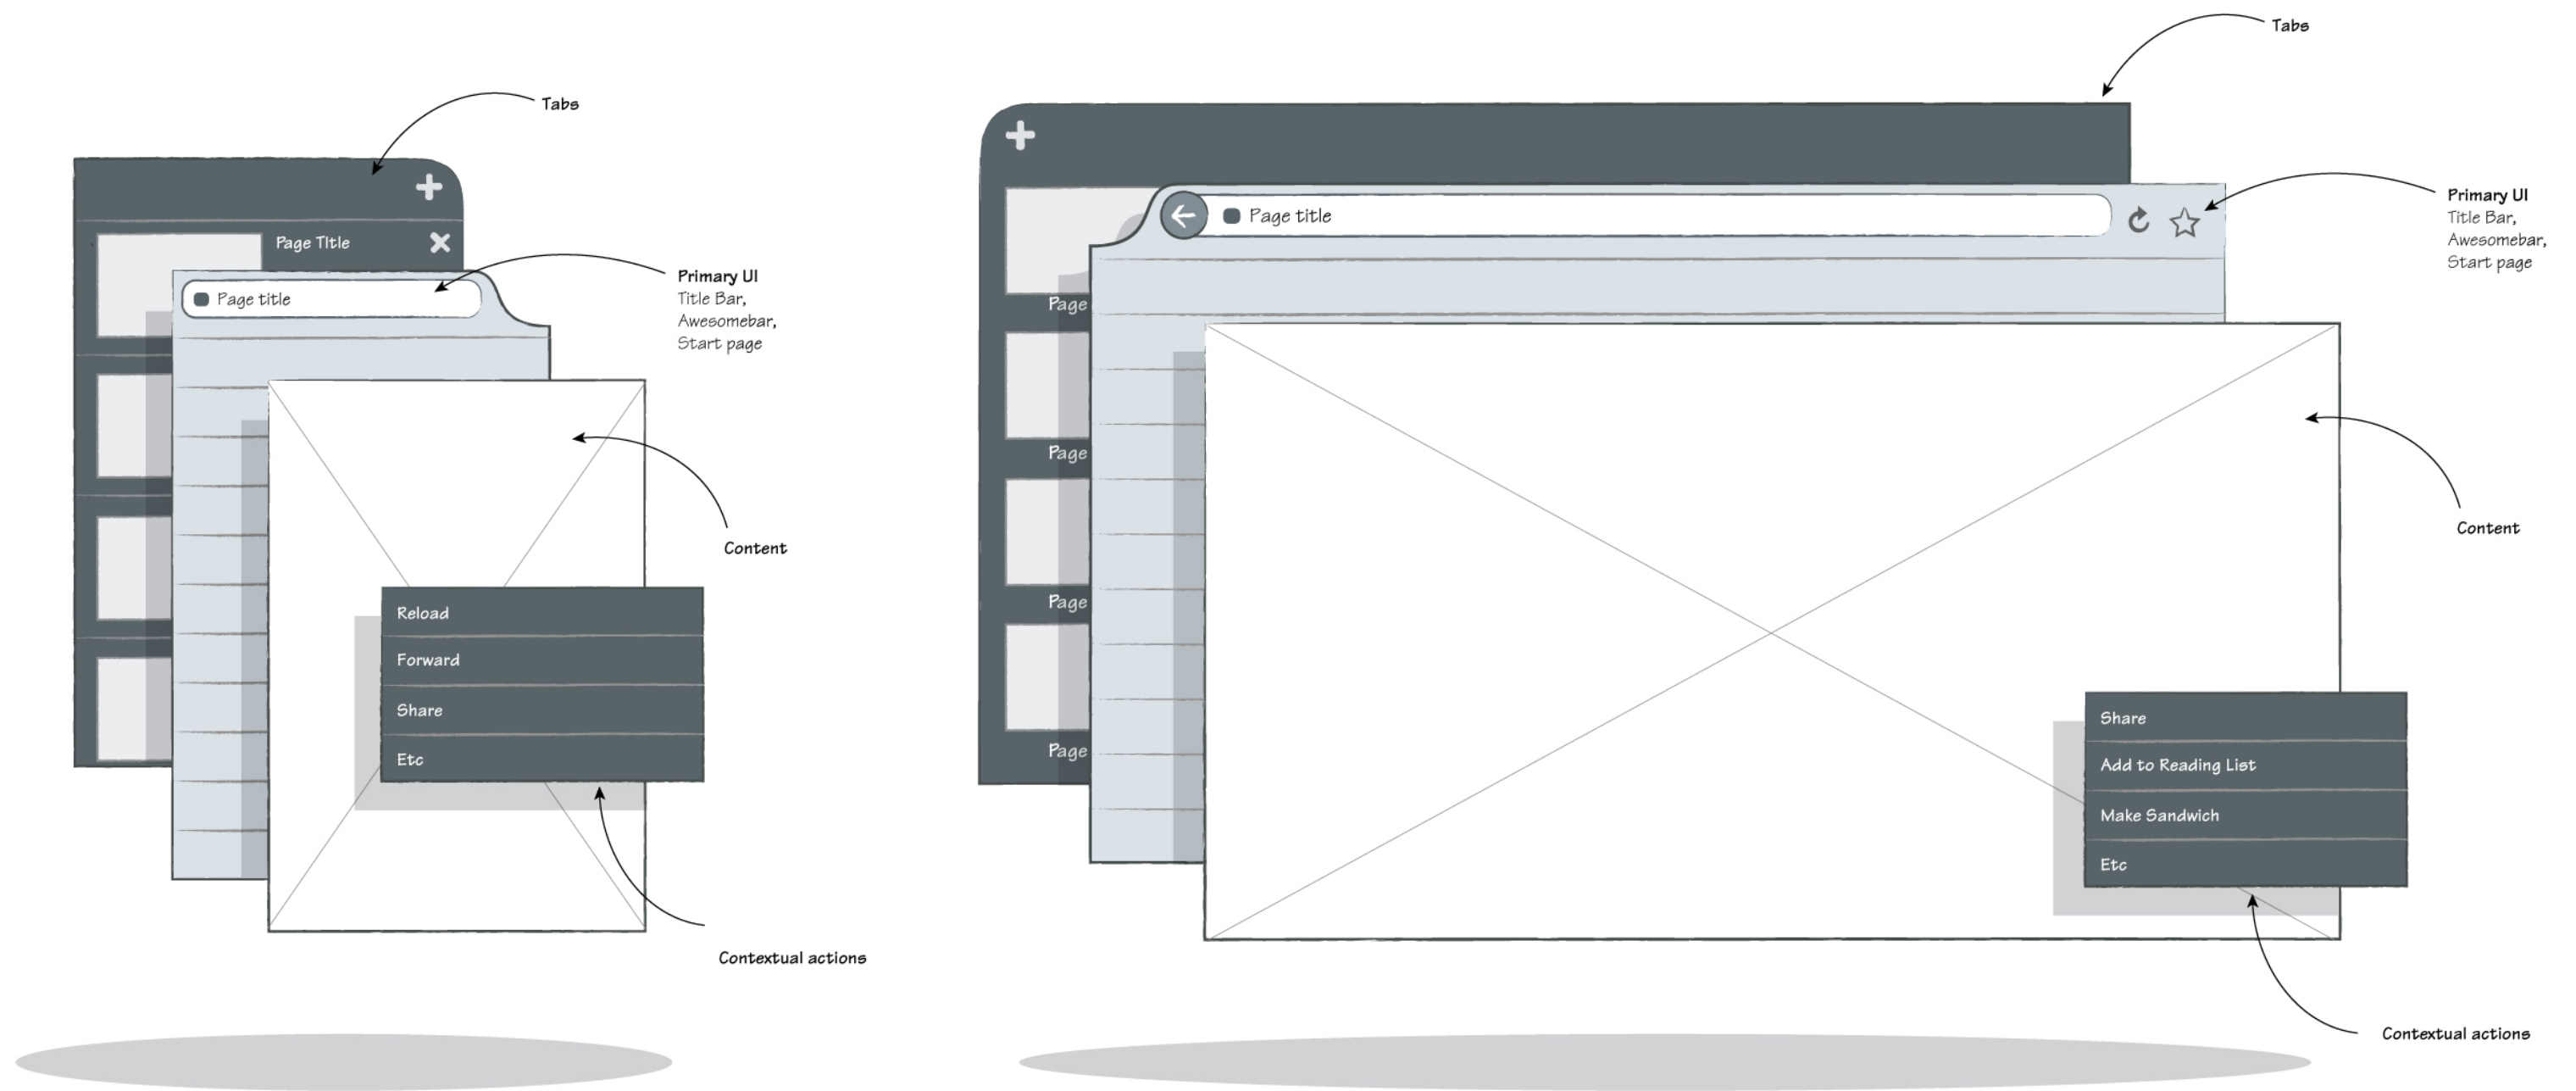

CONTENT LAYERING