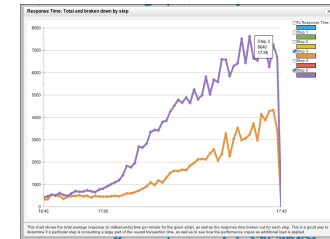

Data Page

Search Engine <Context>

Download the full dataset

Function 1

Slice data by demographic information

- By local
- By gender
- By tech level

Download data

Function 2

Find meaningful correlations

- name of engines
- time
- # user
- # search query
- # different engines

Save this chart