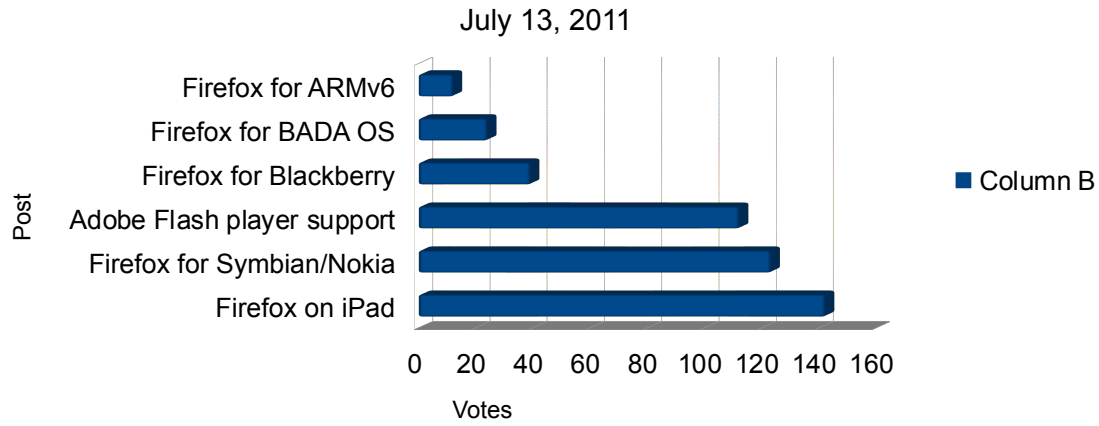

Firefox on iPad	142
Firefox for Symbian/Nokia	123
Adobe Flash player support	112
Firefox for Blackberry	39
Firefox for BADA OS	24
Firefox for ARMv6	12

Most Requested Mobile SUMO Forum Posts