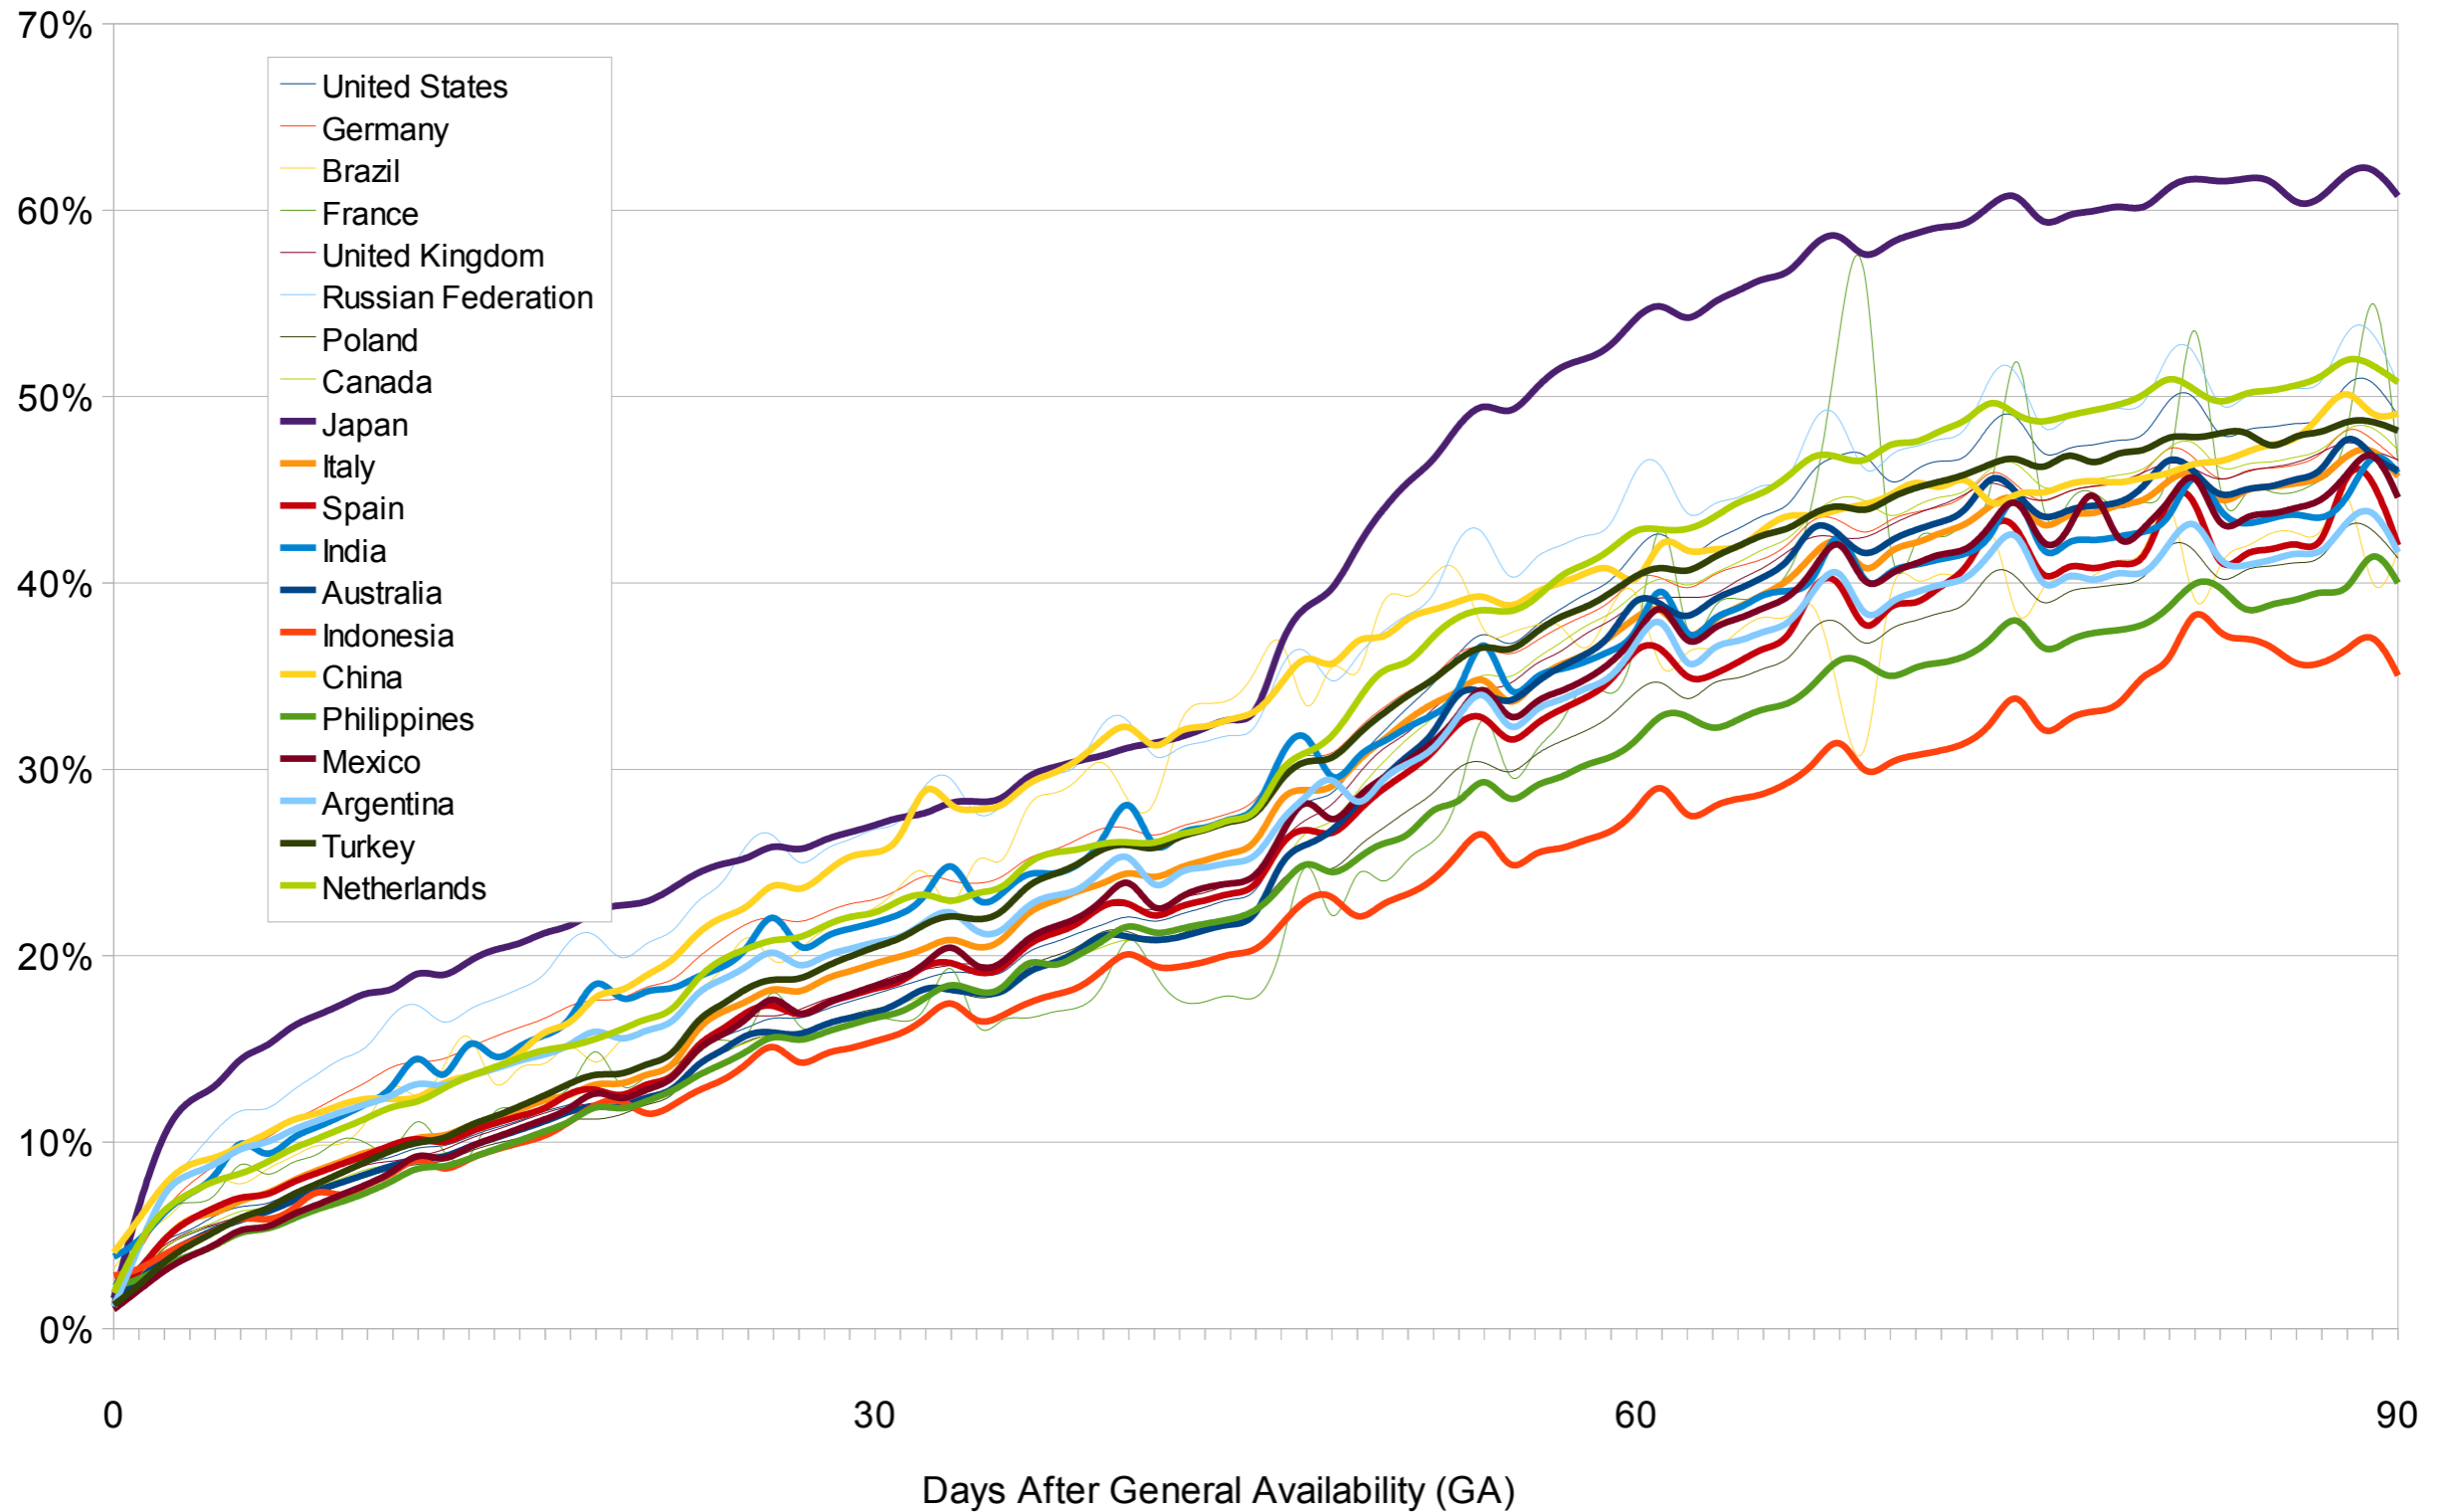

Firefox Adoption Rates, v3.0, 3.5, 3.6

source: Firefox Blocklist*

*First 27 days Fx 3.0 data are extrapolated

13/09/2010

1

pfinch

Firefox 3.0 Usage By Country 30-60-90 Days After GA

source: Fx Blocklist*

*First 27 days Fx 3.0 data are extrapolated

Firefox 3.5 Usage By Country 30-60-90 Days After GA

source: Fx Blocklist

13/09/2010

3

pfinch

Firefox 3.6 Usage By Country 30-60-90 Days After GA

source: Fx Blocklist