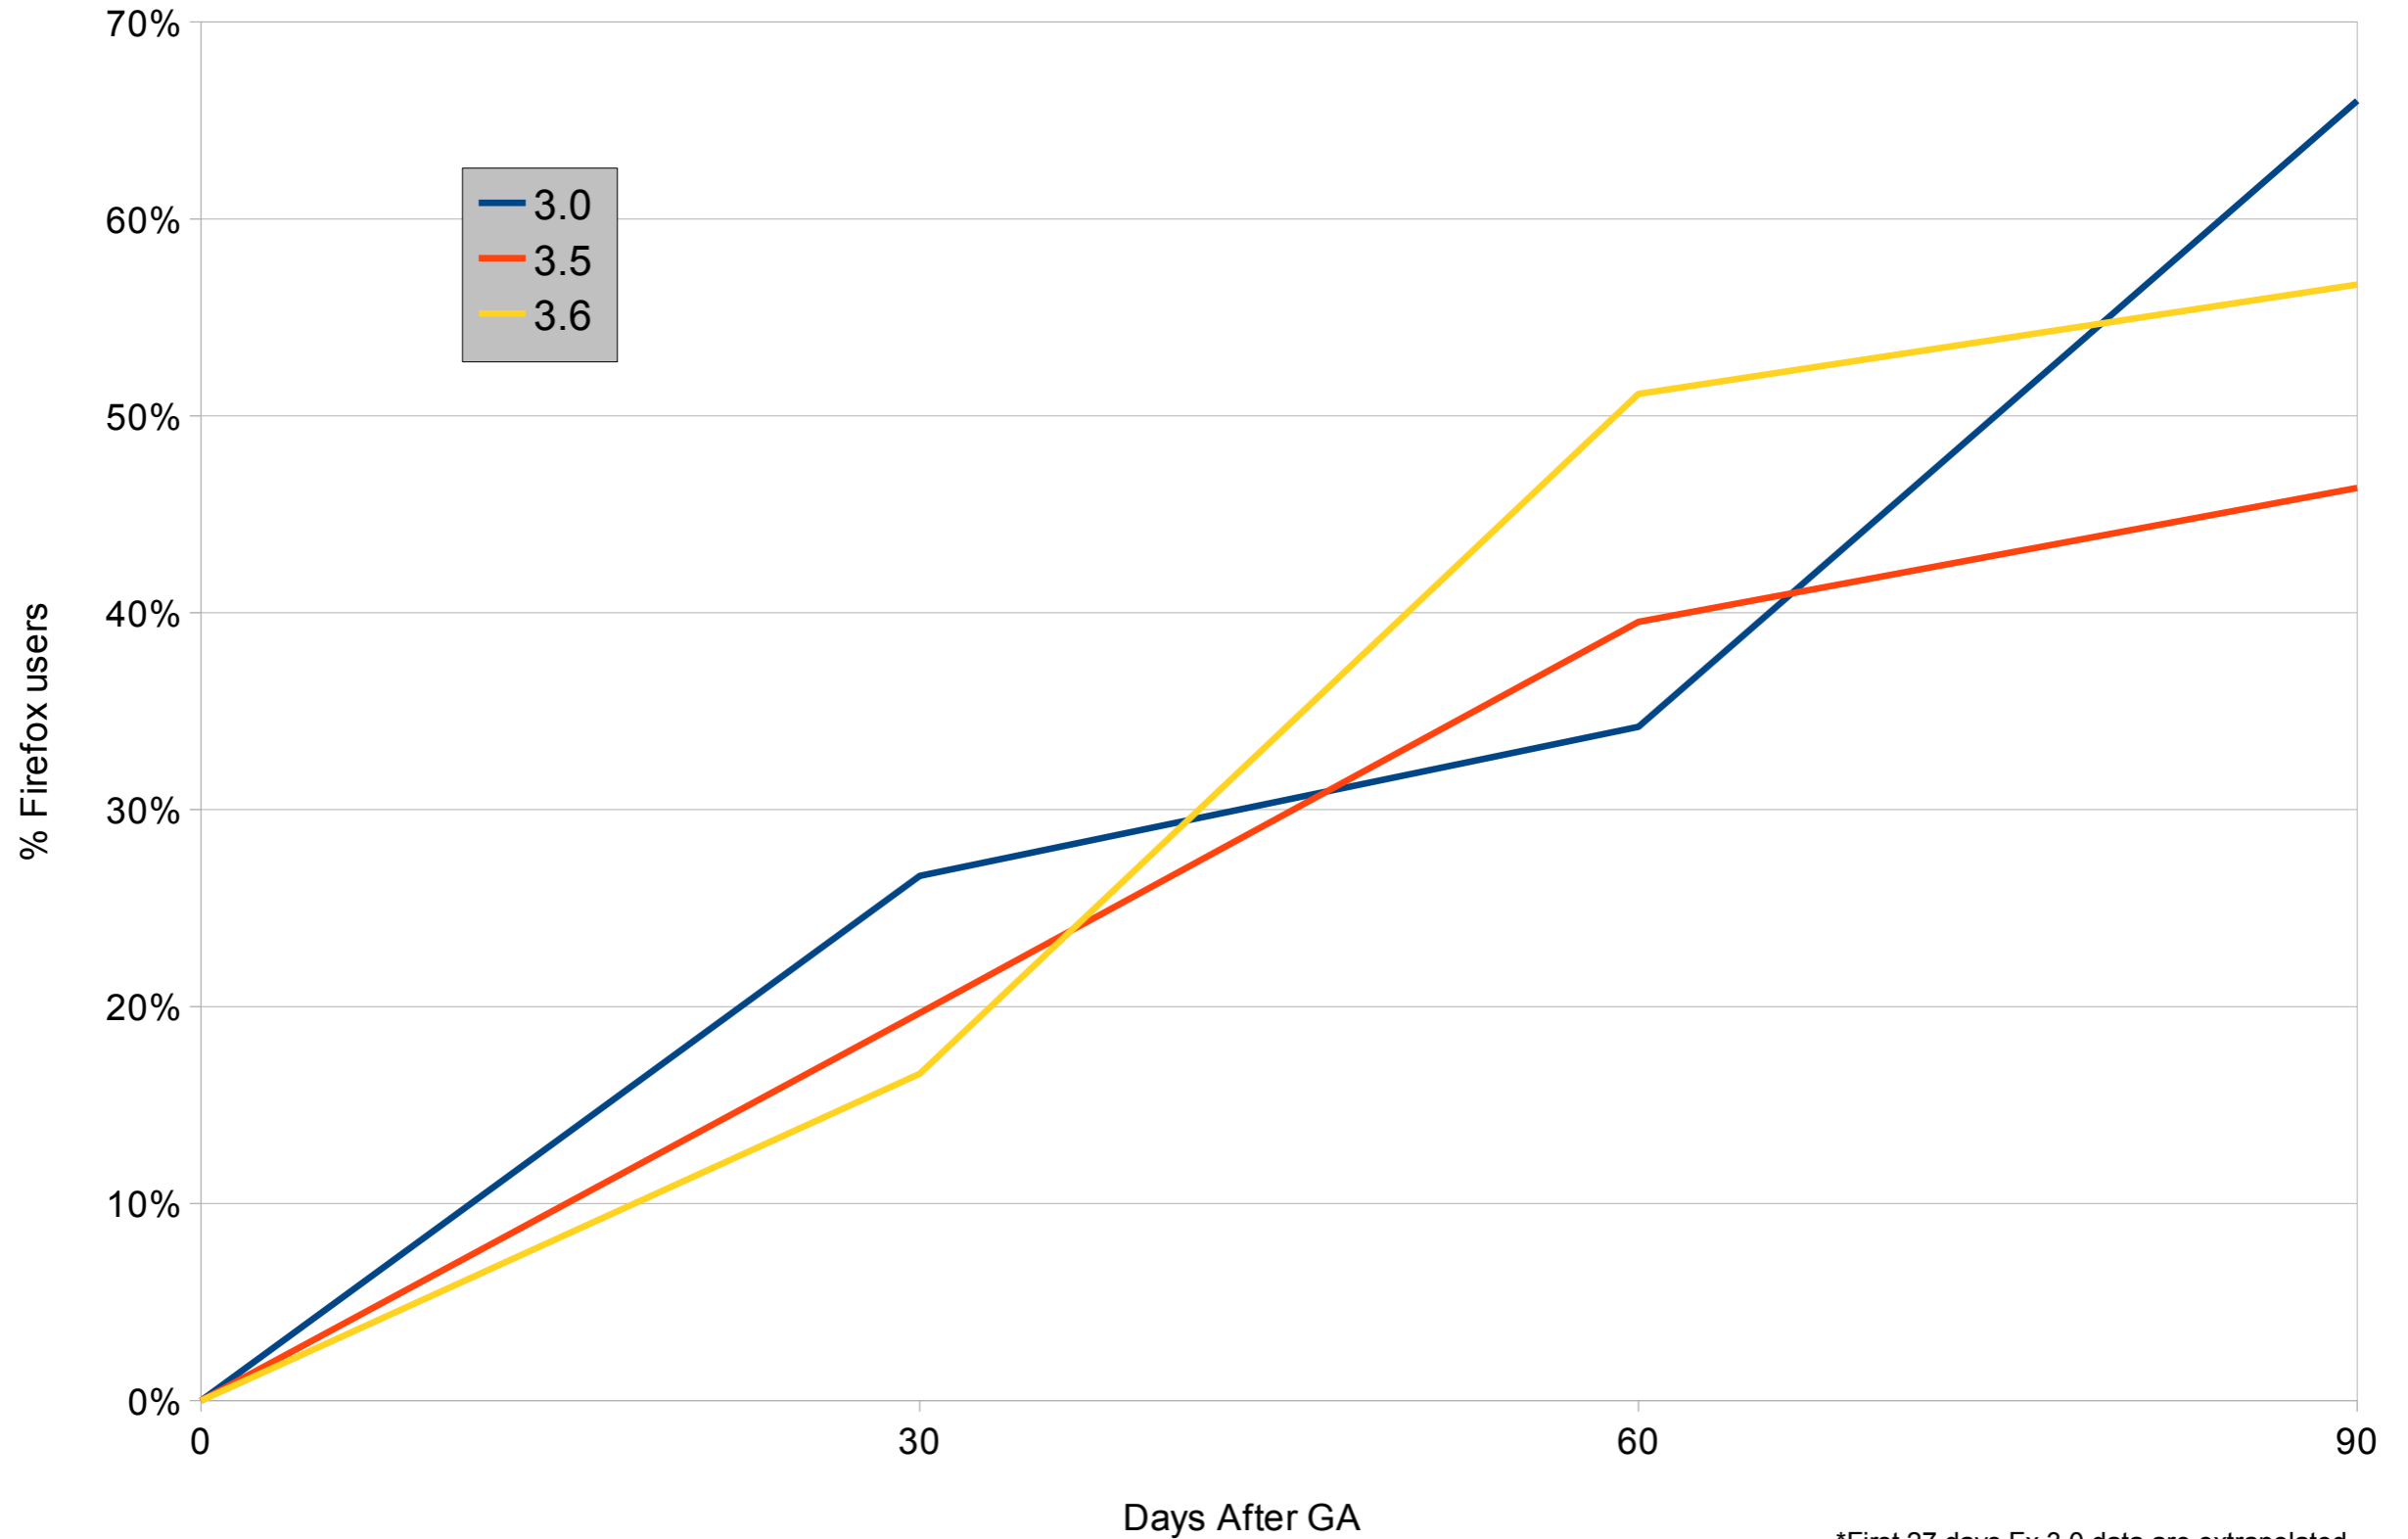

Firefox Adoption Rates, v3.0, 3.5, 3.6

source: Firefox Blocklist*

*First 27 days Fx 3.0 data are extrapolated

13/09/2010

1

pfinch

Firefox 3.0 Usage By Country 30-60-90 Days After GA

source: Fx Blocklist*

*First 27 days Fx 3.0 data are extrapolated

Firefox 3.5 Usage By Country 30-60-90 Days After GA

source: Fx Blocklist

13/09/2010

3

pfinch

Firefox 3.6 Usage By Country 30-60-90 Days After GA

source: Fx Blocklist