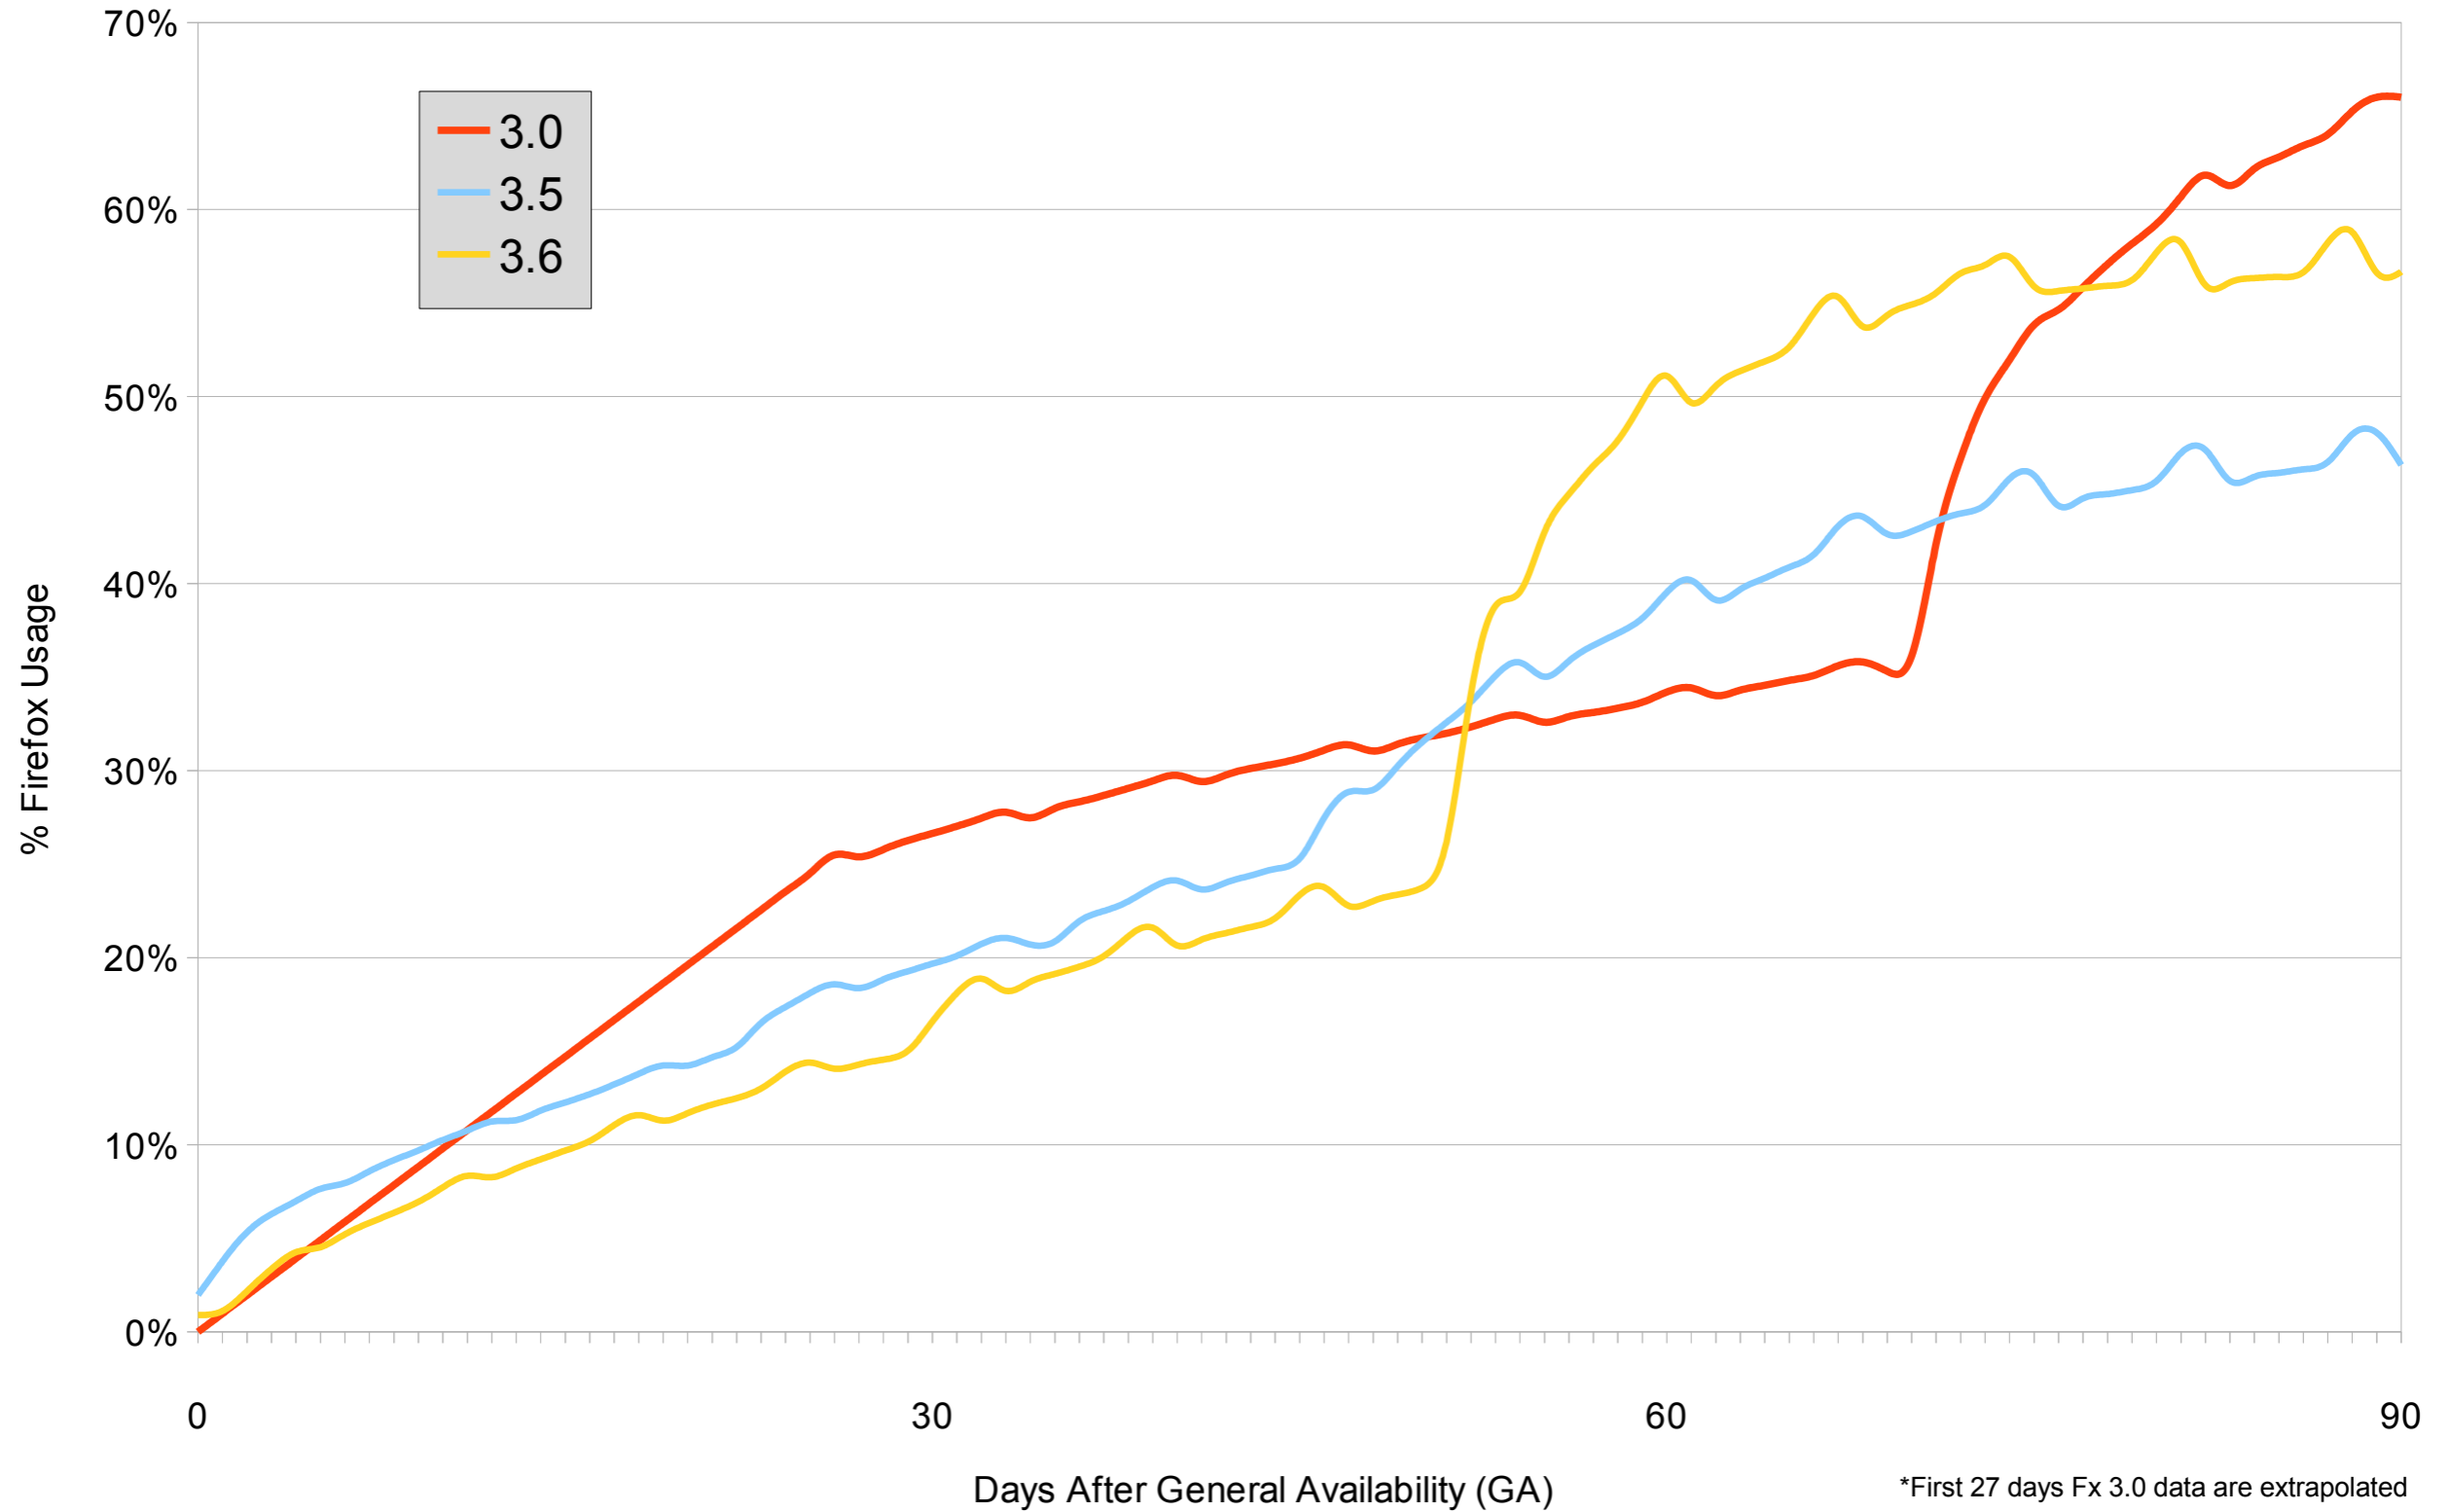

Firefox Adoption Rates, v3.0, 3.5, 3.6

source: Firefox Blocklist*

*First 27 days Fx 3.0 data are extrapolated

13/09/2010

1

pfinch

Firefox 3.0 Usage By Country 30-60-90 Days After GA

source: Fx Blocklist*

*First 27 days Fx 3.0 data are extrapolated

Firefox 3.5 Usage By Country 30-60-90 Days After GA

source: Fx Blocklist

13/09/2010

3

pfinch

Firefox 3.6 Usage By Country 30-60-90 Days After GA

source: Fx Blocklist

13/09/2010

4

pfinch

Firefox Version Adoption 30-60-90 Days After GA

source: Firefox Blocklist*

13/09/2010

5

pfinch