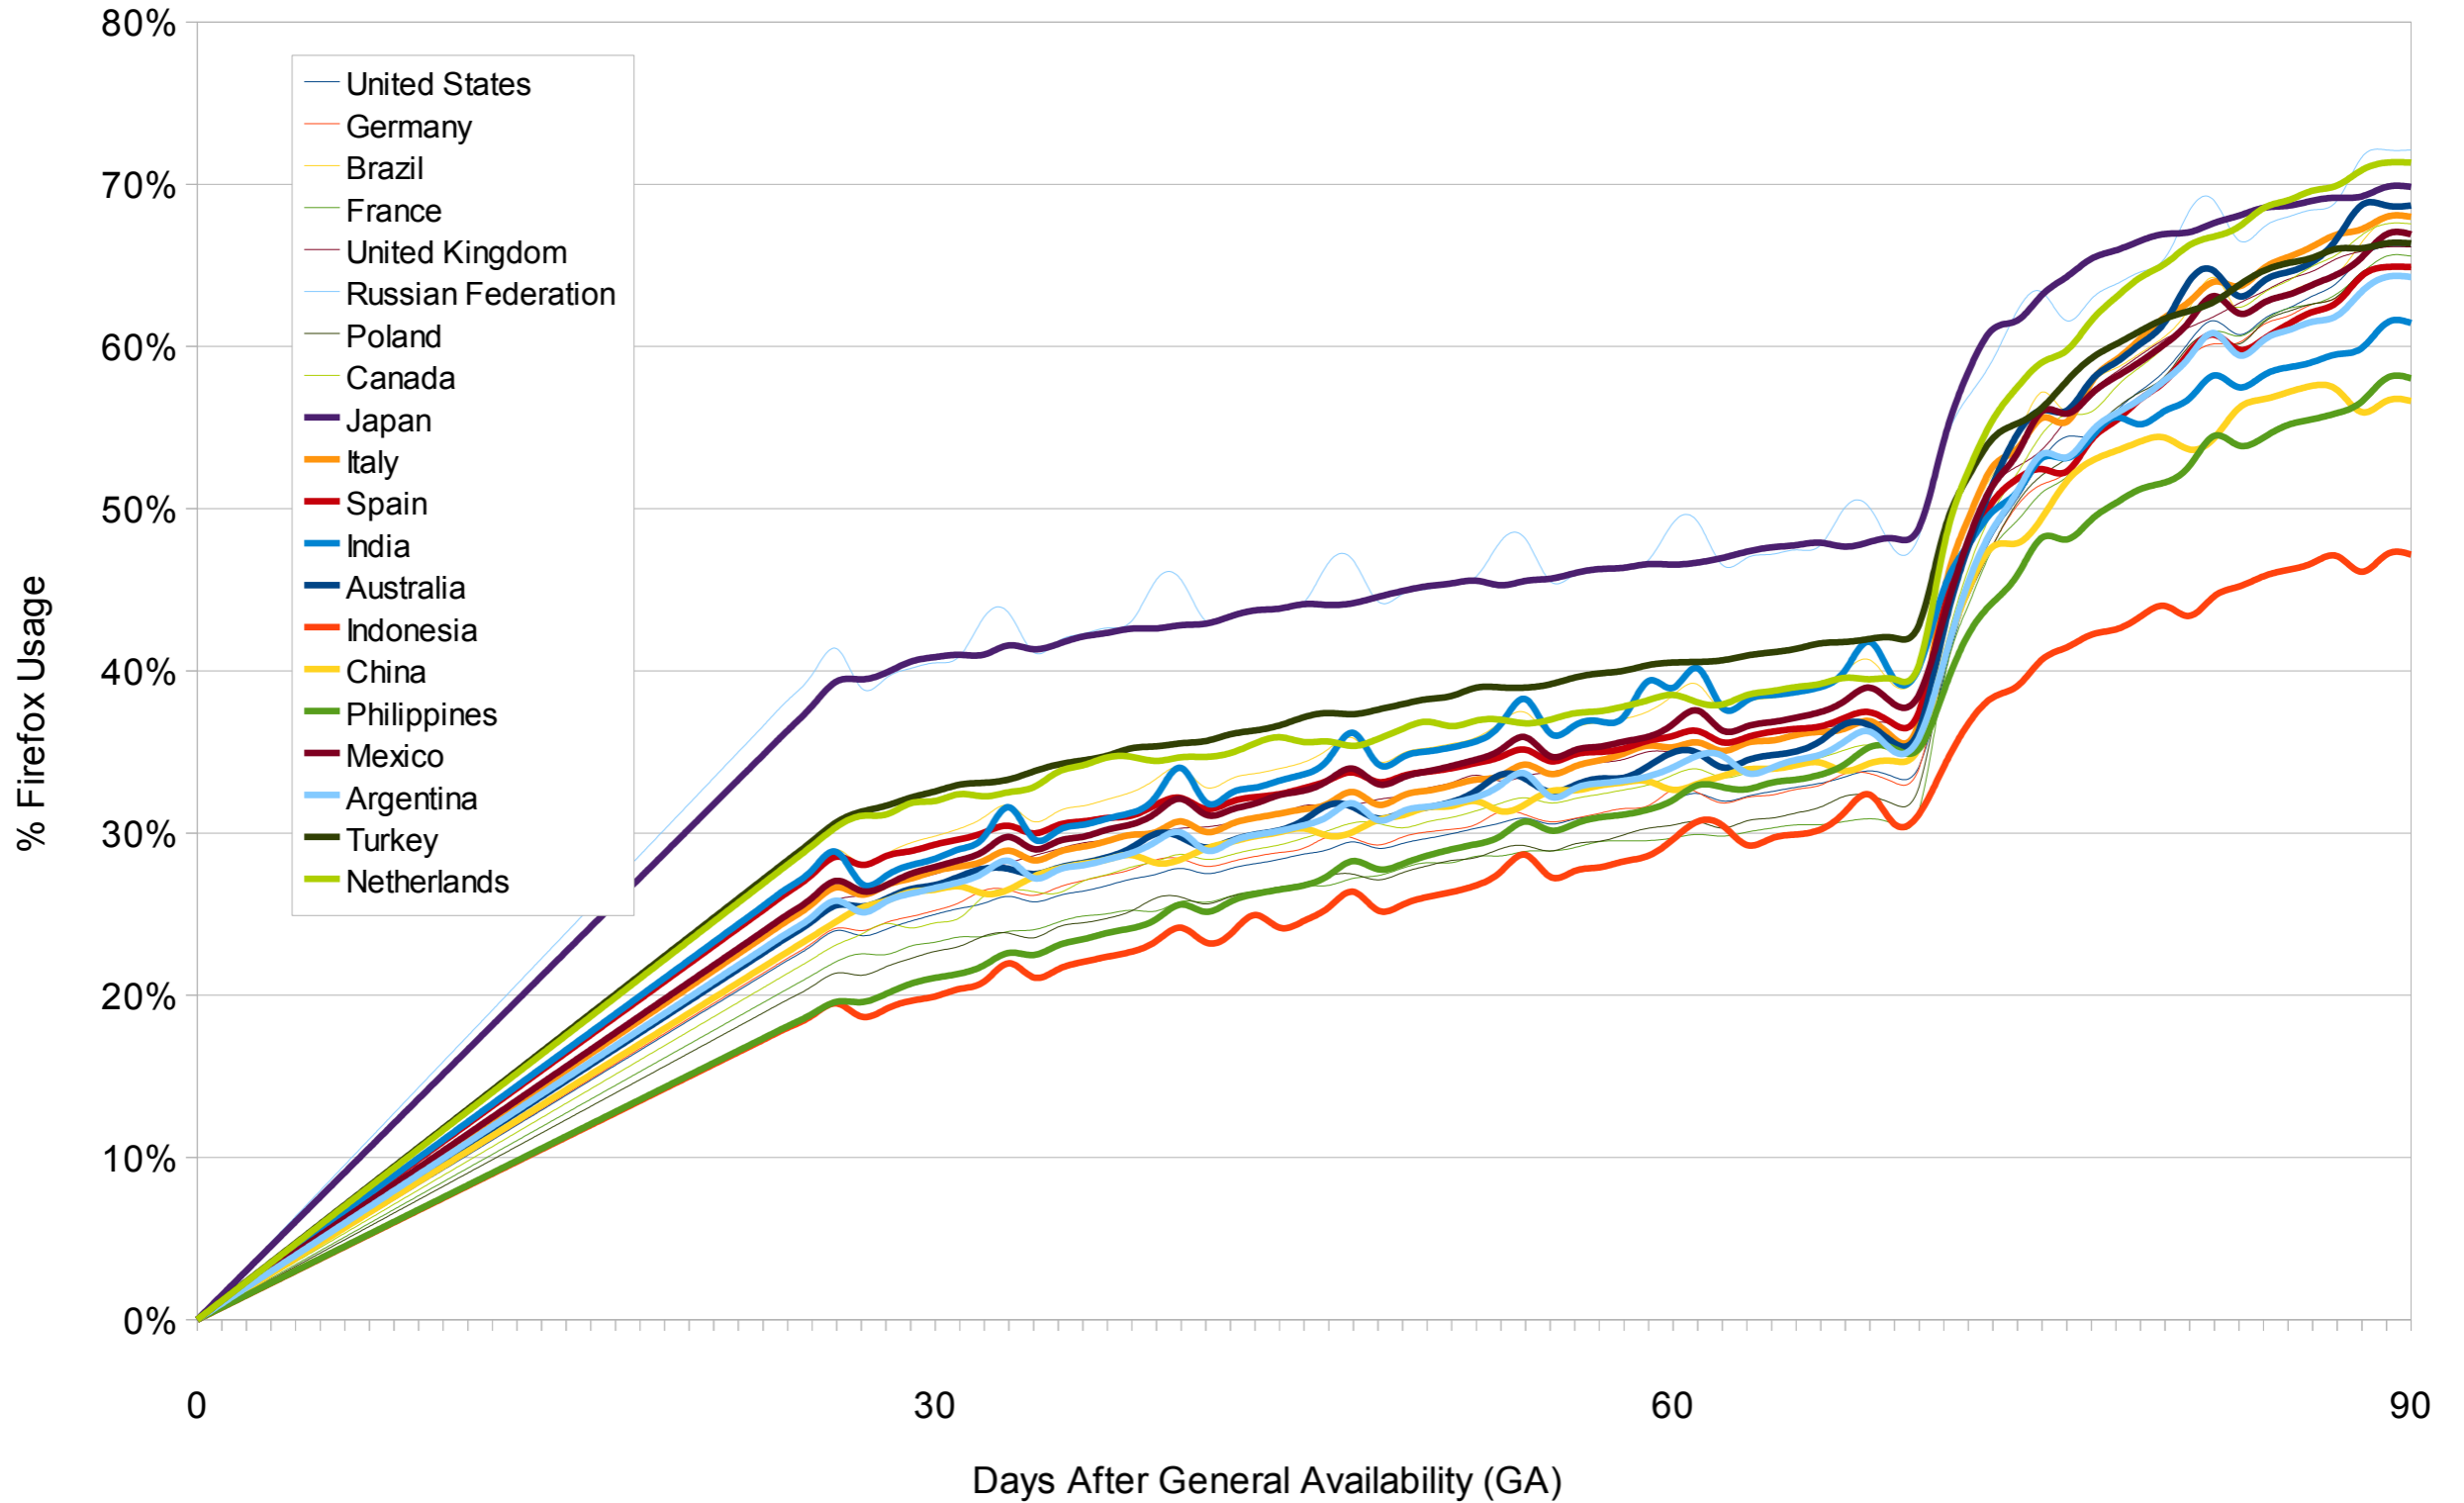

Firefox Adoption Rates, v3.0, 3.5, 3.6

source: Firefox Blocklist*

*First 27 days Fx 3.0 data are extrapolated

13/09/2010

1

pfinch

Firefox 3.0 Usage By Country 30-60-90 Days After GA

source: Fx Blocklist*

*First 27 days Fx 3.0 data are extrapolated

Firefox 3.5 Usage By Country 30-60-90 Days After GA

source: Fx Blocklist

13/09/2010

3

pfinch

Firefox 3.6 Usage By Country 30-60-90 Days After GA

source: Fx Blocklist