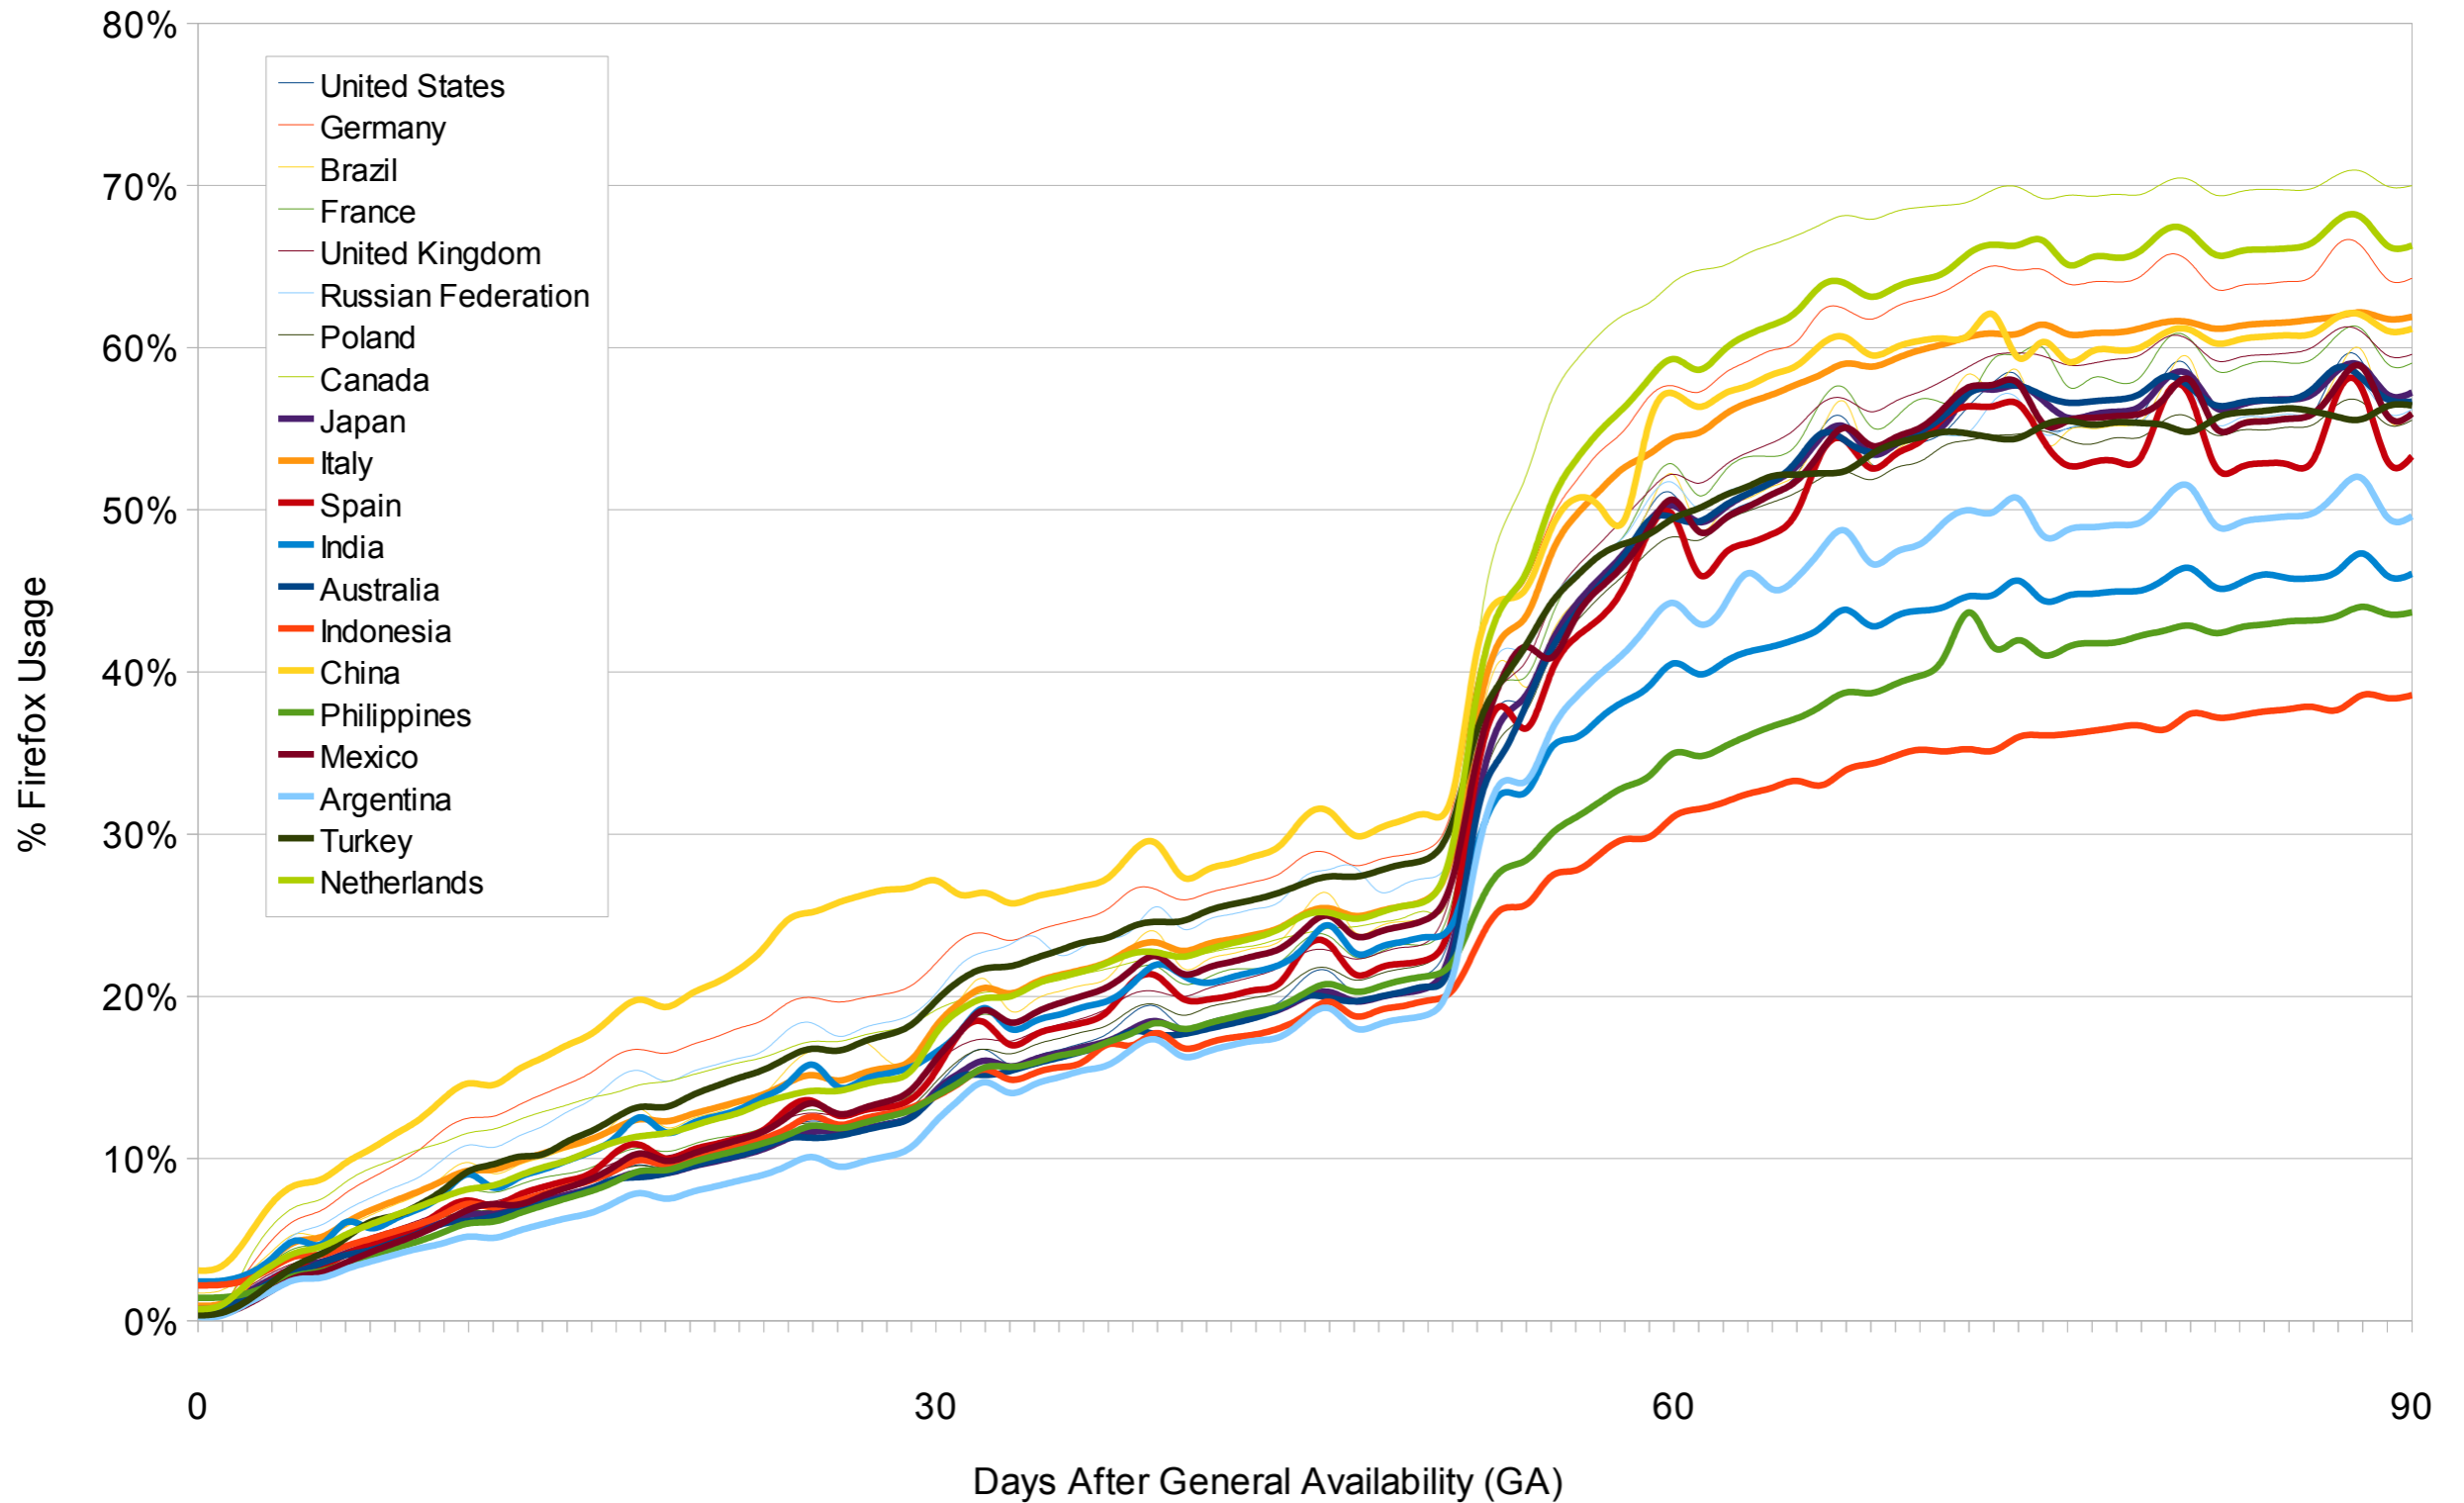

Firefox Adoption Rates, v3.0, 3.5, 3.6

source: Firefox Blocklist*

*First 27 days Fx 3.0 data are extrapolated

13/09/2010

1

pfinch

Firefox 3.0 Usage By Country 30-60-90 Days After GA

source: Fx Blocklist*

*First 27 days Fx 3.0 data are extrapolated

Firefox 3.5 Usage By Country 30-60-90 Days After GA

source: Fx Blocklist

13/09/2010

3

pfinch

Firefox 3.6 Usage By Country 30-60-90 Days After GA

source: Fx Blocklist

13/09/2010

4

pfinch

Firefox Version Adoption 30-60-90 Days After GA

source: Firefox Blocklist*

13/09/2010

5

pfinch