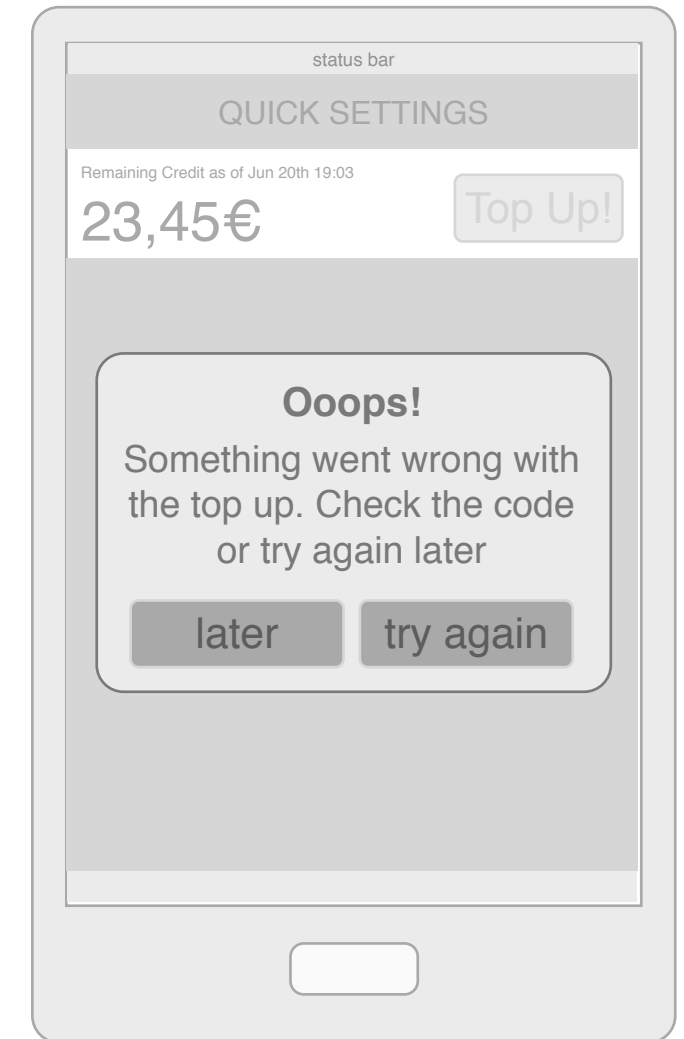

Open Web Device

Credit Module

Credit Module

Overview

Devs need to confirm we can send, receive and parse SMS/USSD in the background.

refreshed periodically

Credit Module

Top Up Flow

disabled state

updated info

temporary feedback

disabled state