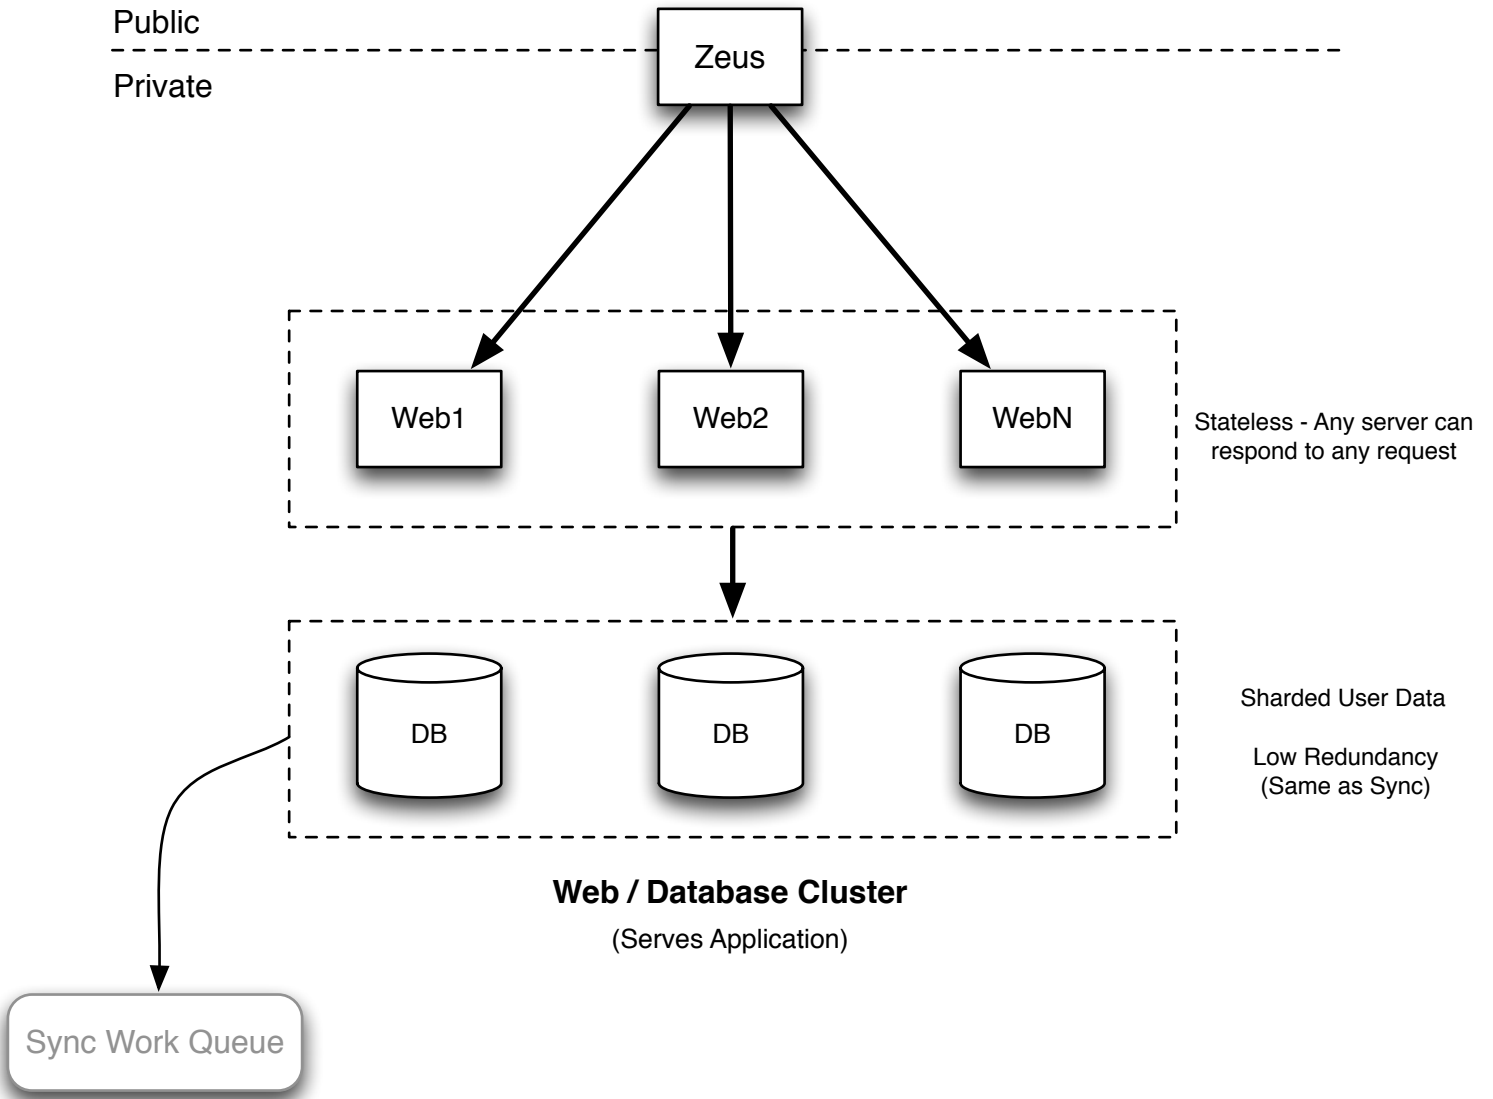

FIREFOX HOME WEB APP INFRA

Components needed to serve the Firefox Home web application

Public

Private

Private

Public

FIREFOX HOME "UTILITIES" INFRA

Public

Private

Caches

Queues

Assets Fetch Cluster

Private

Public

FIREFOX HOME SYNC INFRA

Components needed to sync users' data